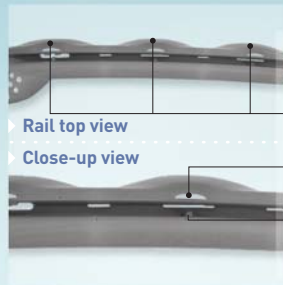

∴ top ledge

- Oversized center for greater support
- Integrated ledge cover
- No-rocking construction

∴ Quick-Lock™ system

- Revolutionary screwless system
- Perfectly fitting and locking pieces
- Patented² system unique to Zodiac
- Astonishingly easy to install

∴ upright

- “Elephant leg” design
- Durable and attractive
- Screwless¹ monocoque system

∴ bottom wall channel

- Smooth, undulated shape increases pool strength
- Rust-proof rail and built-in drainage slot prevent wall corrosion
- Wall clip permits stability with ground changes